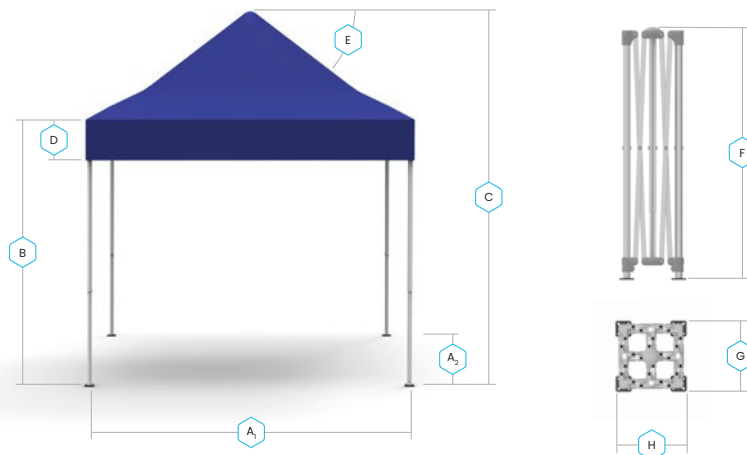

Product datasheet – NEOtent™ Standard

NEOtent™ Standard has been created for users who appreciate comfort, quality and affordability of the product.

Technical data

Dimensions

	2 x 2	2 x 3	2 x 4	2,5 x 2,5	3 x 3	3 x 4,5	3 x 6	4 x 4
A ₁ [mm]	2070	2070	2070	2550	3050	3050	3050	4030
A ₂ [mm]	2070	3050	4000	2550	3050	4540	6000	4030
B [mm]	2260-2460	2260-2460	2260-2460	2260-2460	2260-2460	2260-2460	2260-2460	2260-2460
C [mm]	2860-3060	2860-3060	2860-3060	3100-3300	3260-3460	3260-3460	3260-3460	3680-3880
D [mm]	330	330	330	330	330	330	330	330
E	30°	30°	30°	30°	30°	30°	30°	30°
F [mm]	1555	1555	1555	1555	1555	1555	1555	2072
G [mm]	360	500	635	360	360	500	635	360
H [mm]	360	360	360	360	360	360	360	360
The number of legs in the frame	4	4	4	4	4	4	6	4

Logistics data

	2 x 2	2 x 3	2 x 4	2,5 x 2,5	3 x 3	3 x 4,5	3 x 6	4 x 4
Net weight [kg] (frame, roof)	~ 17,5	~ 21,5	~ 25	~ 19	~ 21	~ 25,5	~ 28,7	~ 24
Gross weight [kg] (frame, roof, pins, stripes, standard cover, carton box)	~ 23,5	~ 28	~ 33	~ 25	~ 27,5	~ 33	~ 37	~ 31
Wall weight 1 [kg]	~ 1	~ 1	~ 1	~ 1,25	~ 1,5	~ 1,5	~ 1,5	~ 2
Wall weight 2 [kg]	~ 1	~ 1,5	~ 2	~ 1,25	~ 1,5	~ 2,25	~ 3	~ 2
Carton box dimensions [mm]	1600 x 390 x 390	1600 x 390 x 530	1600 x 390 x 670	1600 x 390 x 390	1600 x 390 x 390	1600 x 390 x 530	1600 x 390 x 670	2120 x 390 x 390
Quantity per pallet [pcs.]	15	12	9	15	15	12	9	15
Pallet dimensions [mm]	1600 x 1200	1600 x 1200	1600 x 1200	1600 x 1200	1600 x 1200	1600 x 1200	1600 x 1200	2400 x 1200

Raws material composition

Frame	aluminum, polypropylene, polyamide, steel
Canopy	polyester 100%

Types of walls

Tent without walls

Leg drape - tied

Leg drape - straight

Large arch entrance

Full wall

Half wall

Wall with door

Double sided printed wall

Wall with windows

Accessories

Types of bases and weights

Concrete base

Cast iron base with bag