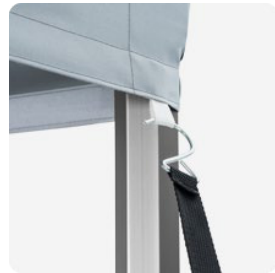

Raws material composition

Frame	aluminum, polypropylene, polyamide, steel
Canopy	polyester 100%

Types of walls

Tent without walls

Leg drape - tied

Leg drape - straight

Large arch entrance

Full wall

Half wall

Wall with door

Double sided printed wall

Wall with windows

Accessories

Types of bases and weights

Concrete base

Cast iron base with bag

Cast iron base

Sandbag

Accessories included

Pins

Stripes

Transportation bags and covers

Standard protective cover

Additional accessories