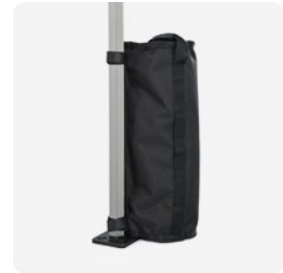

Accessories

Types of bases and weights

Sandbag

Accessories included

Transportation bags and covers

Additional accessories