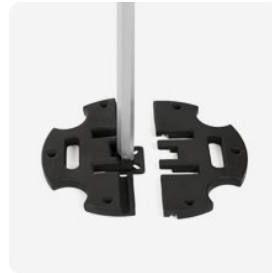

Raws material composition

Frame	aluminum, polypropylene, polyamide, steel
Canopy	polyester 100%

Types of walls

Tent without walls

Leg drape - tied

Leg drape - straight

Large arch entrance

Full wall

Half wall

Wall with door

Double sided printed wall

Wall with windows

Accessories

Types of bases and weights

Concrete base

Cast iron base with bag