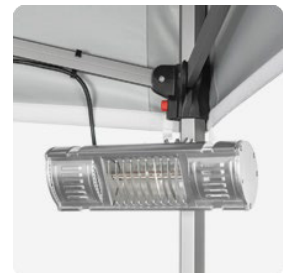

Aluminum counter

Rain gutter

Lighting

Radiator 500 W

Universal bar,
universal connectors

Tent's leg connector

Flag holder